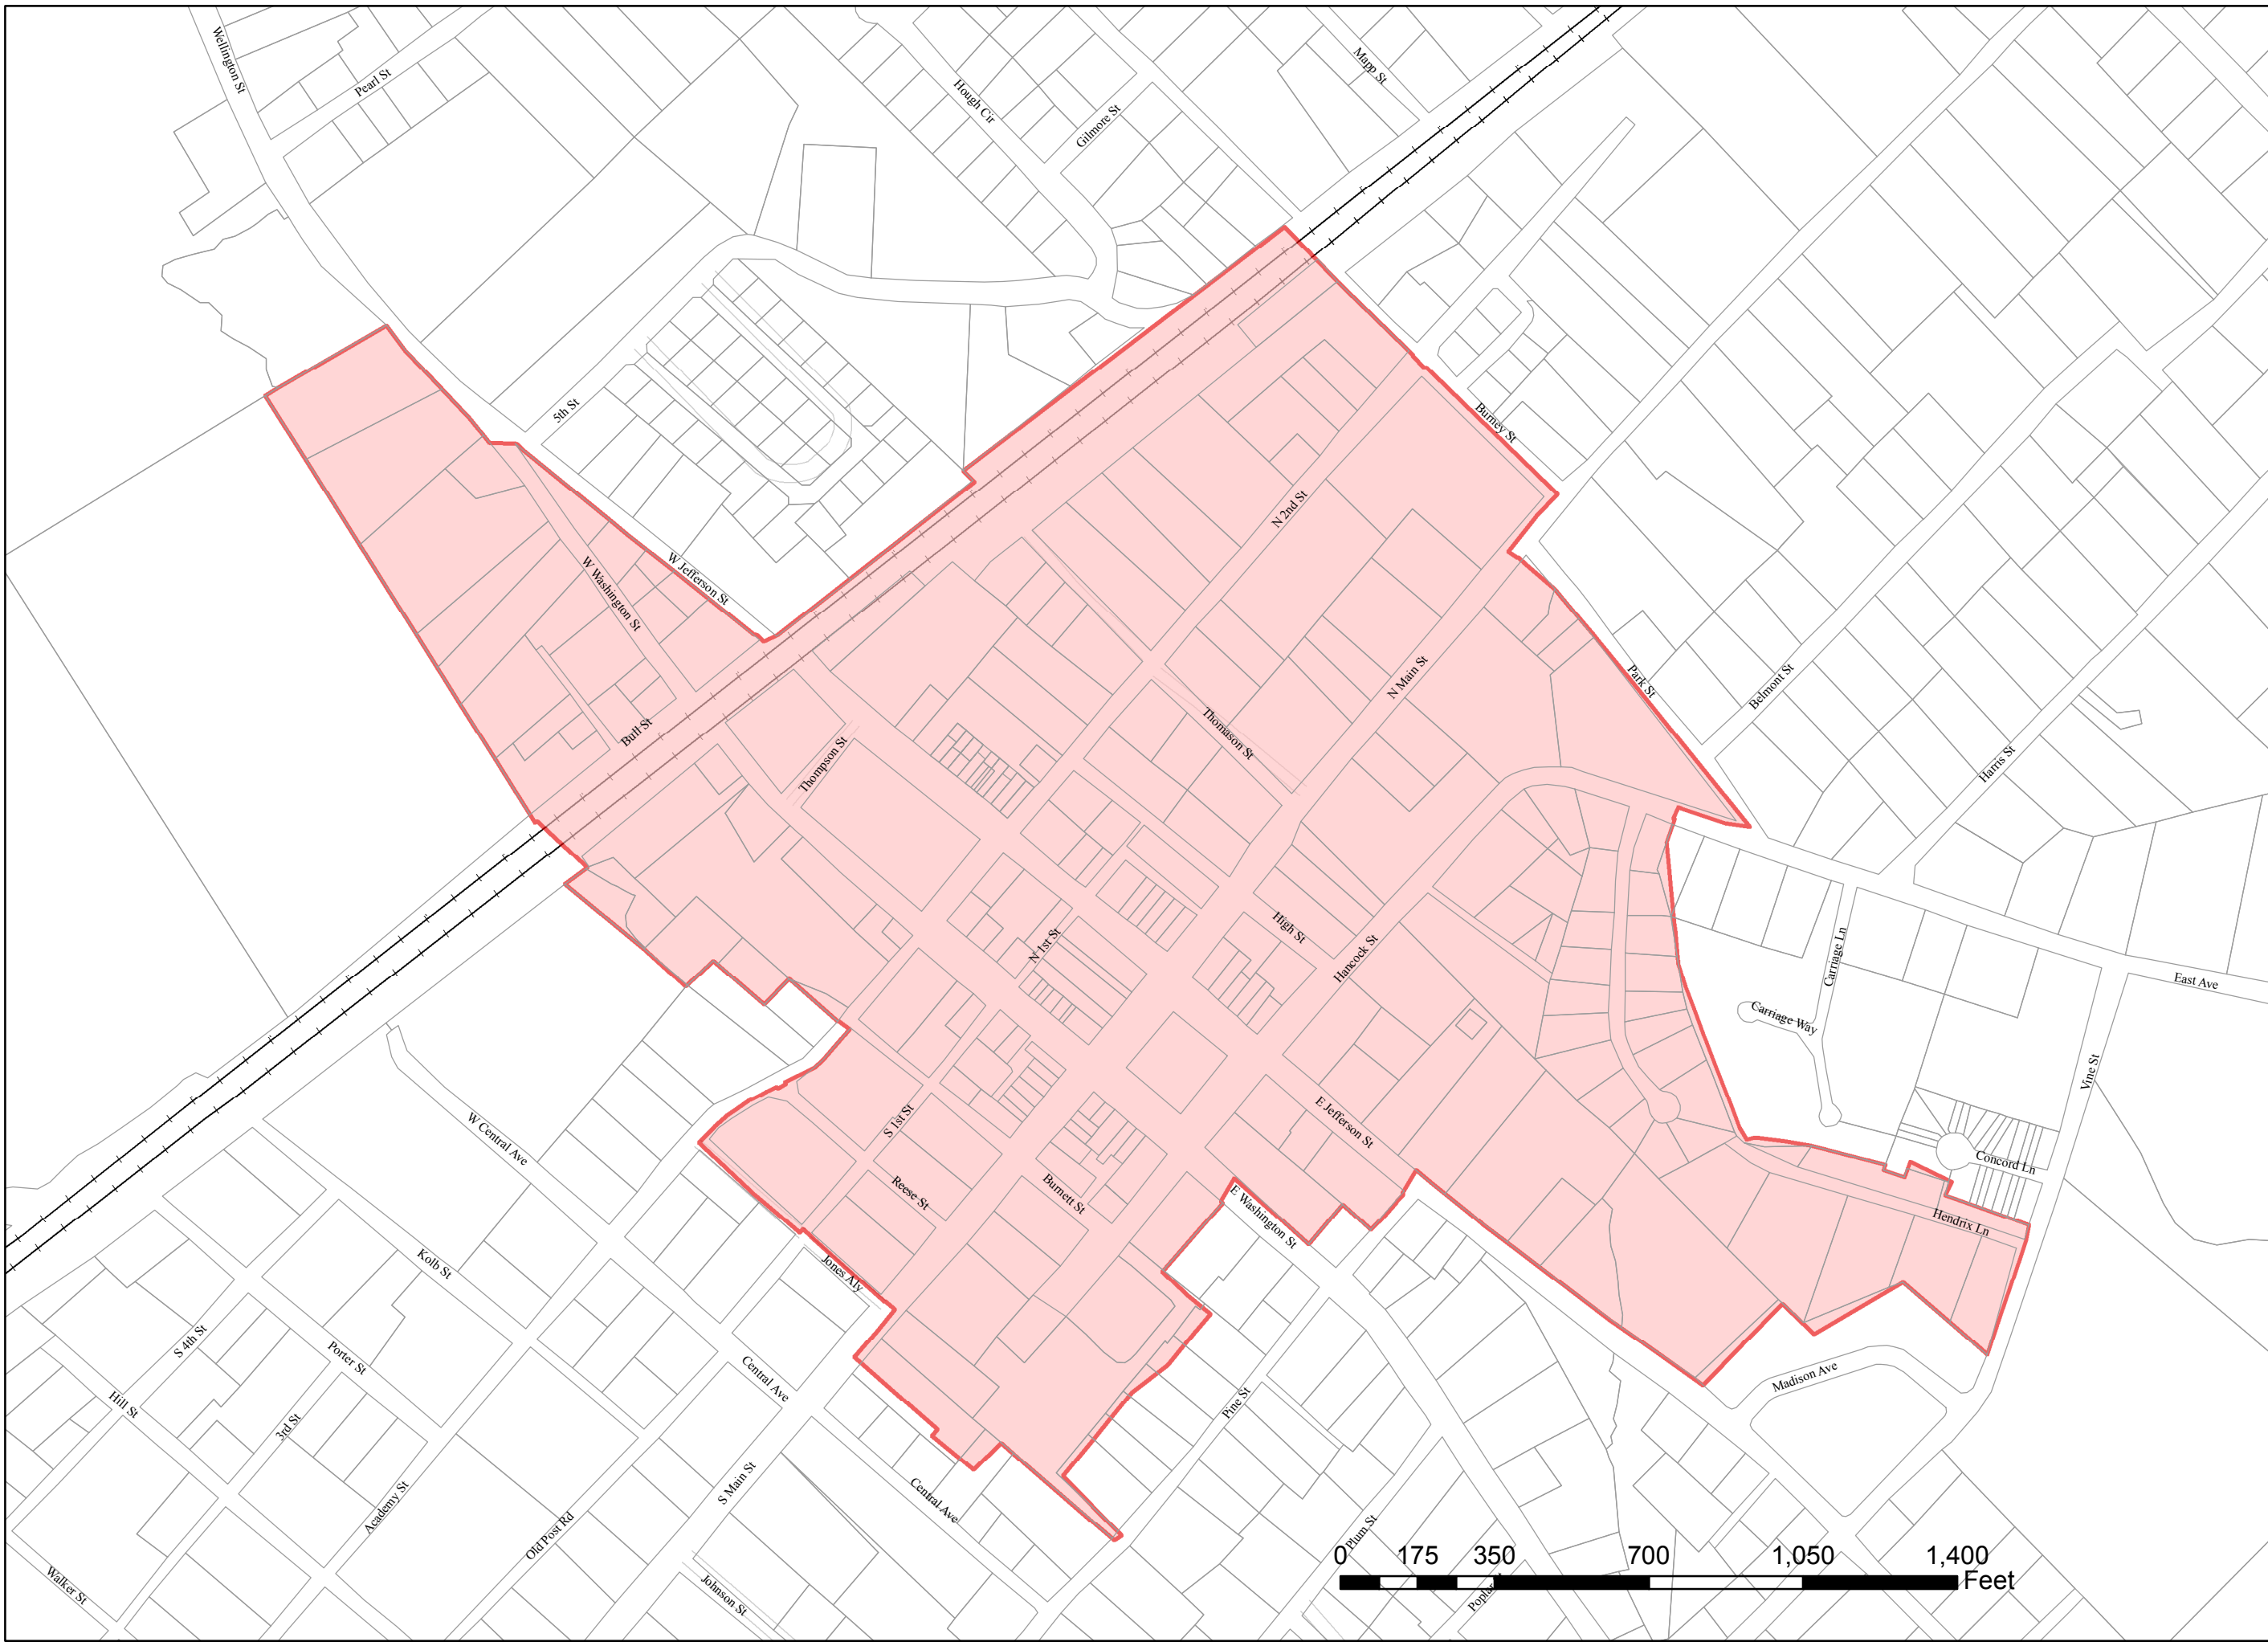

Legend

- Central Business Tax District
- Tax Parcels
- Railroads

Central Business Special Tax District

Produced 4/26/2012
by City of Madison Planning
Staff

Karen Robertson,
Main Street Director
706-342-1251 x 1206
krobertson@madisonga.com